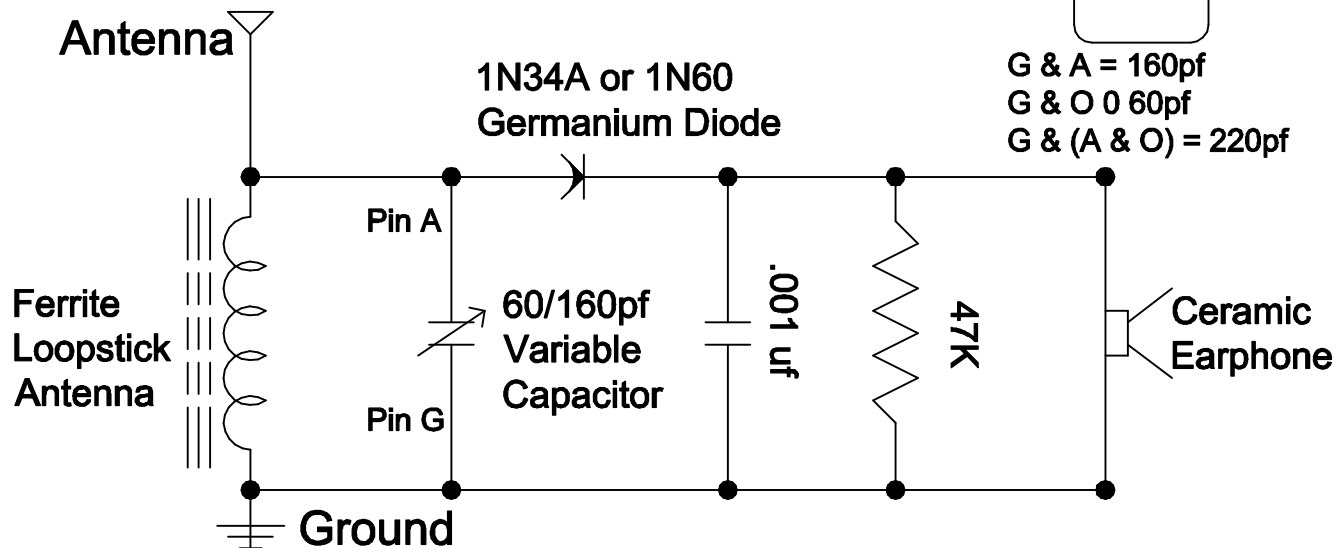

Computer Controlled Automation Inc.

8041 West Chester Rd.
West Chester, OH 45069

Simple Crystal Radio Set

Drawn By Zachary Scott Lowe
Computer Controlled Automation Inc.